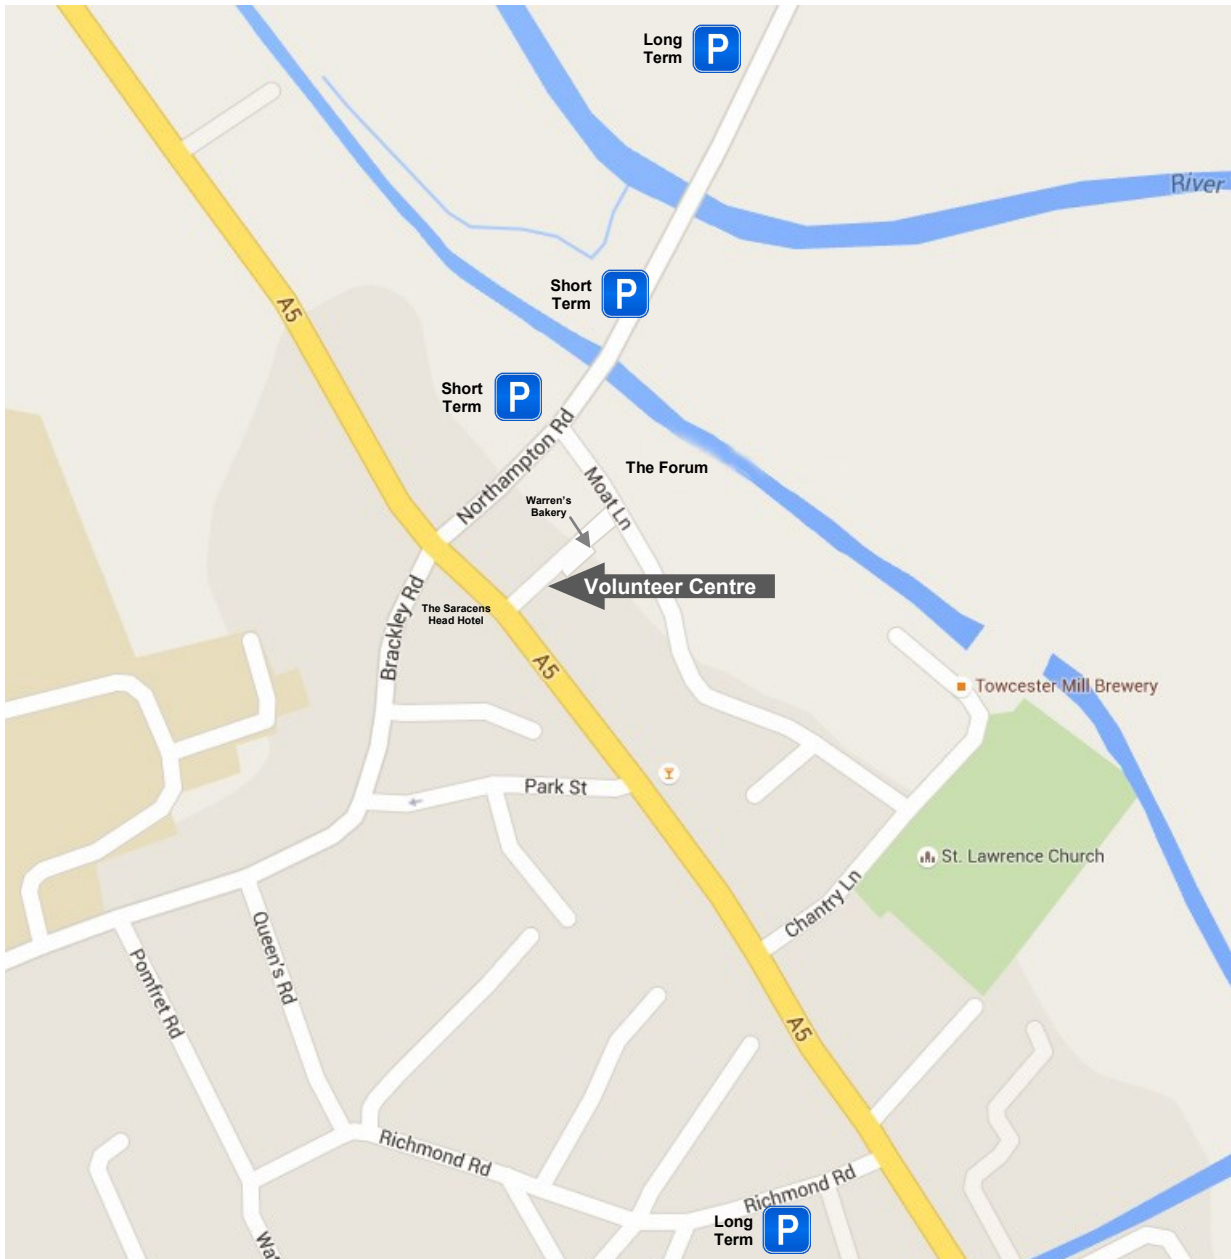

How to find us

Unfortunately there is no car parking available at our office.

Public car parking in Towcester is FREE.

Please note that the short term parking opposite the Forum building and in Northampton Road is for 3 hours.

The walk from both long term car parks is about 5 minutes.

Volunteer Centre
Whittons Lane
Towcester
Northants
NN12 6YZ

Tel 01327 358264