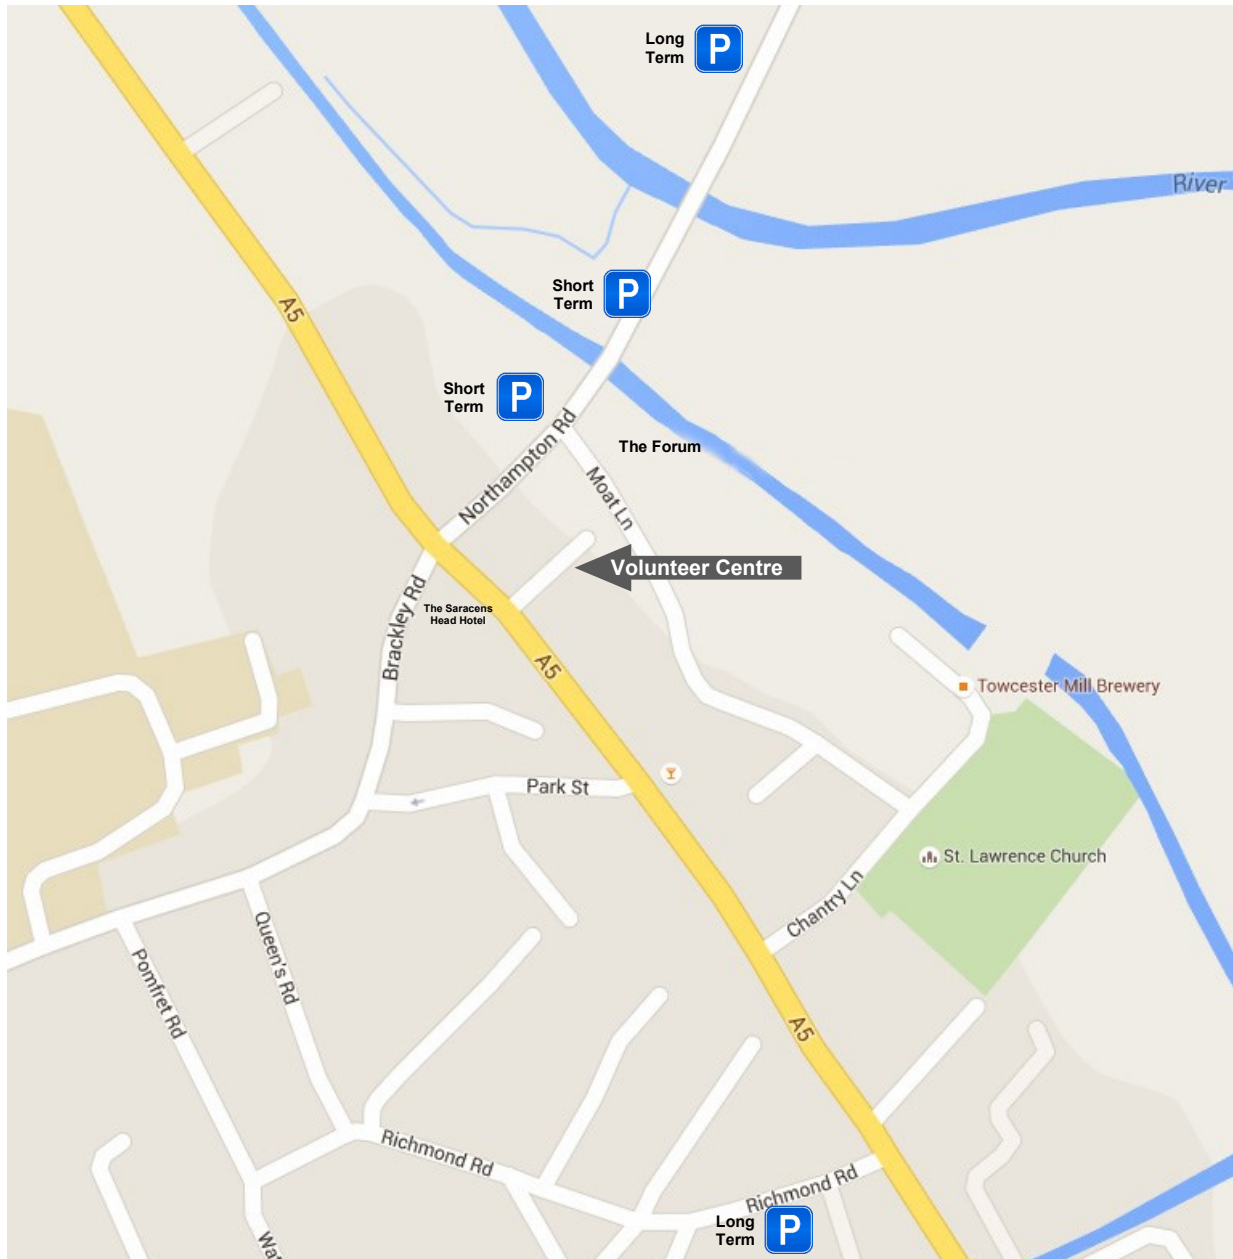

How to find us

Unfortunately there is no car parking available at our office.

Public car parking in Towcester is FREE.

Please note that the short term parking opposite the Forum building and in Northampton Road is for 3 hours.

The walk from both long term car parks is about 5 minutes.

Volunteer Centre
Whittons Lane
Towcester
Northants
NN12 6YZ

Tel 01327 358264